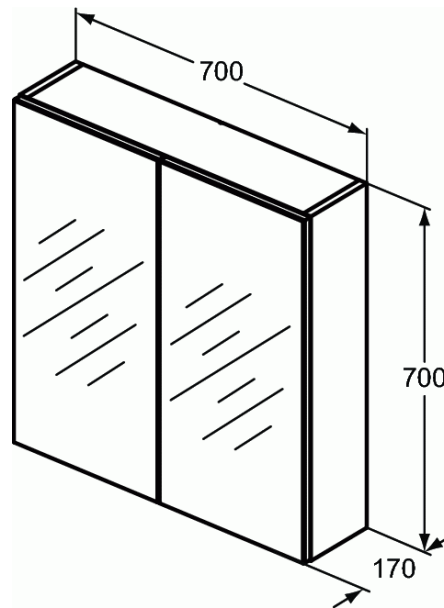

Article Number T3590

MIRROR+LIGHT

Mirror cabinet Low 70x70 cm

Mirror cabinet Low 70x70 cm

2 doors: 1 sided mirrored doors with soft close system
Internal cosmetic mirror
Self adhesive metallic handle
Adjustable glass shelf
Including mounting kit